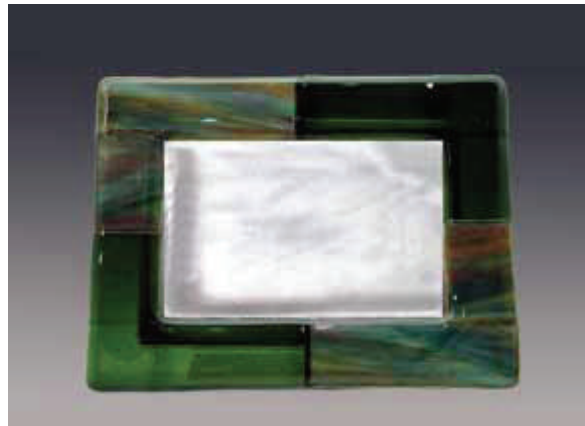

Lt Blue FS with Blue

Lt. Purple Wispy with Periwinkle

Lt. Turquoise Wispy with Blue

Lime with Lime

Lime with Turquoise

Meadow with Olive

Kilnworked Picture Frames

Available in 3½x5, 4x6, 5x7, 8x10, 3x5 Double, 4x6 Double, 8x10 Collage and 11x14 Collage sizes. They have custom leather easels and will stand vertically or horizontally.

MEADOW WITH AMBER

MIDNIGHT SKY

MOUNTAIN WITH BROWN

MOUNTAIN WITH IVORY

NEOLAVENDER WITH CRANBERRY

NEOLAVENDER WITH TEAL

Kilnworked PICTURE FRAMES

Available in 3½x5, 4x6, 5x7, 8x10, 3x5 Double, 4x6 Double, 8x10 Collage and 11x14 Collage sizes. They have custom leather easels and will stand vertically or horizontally.