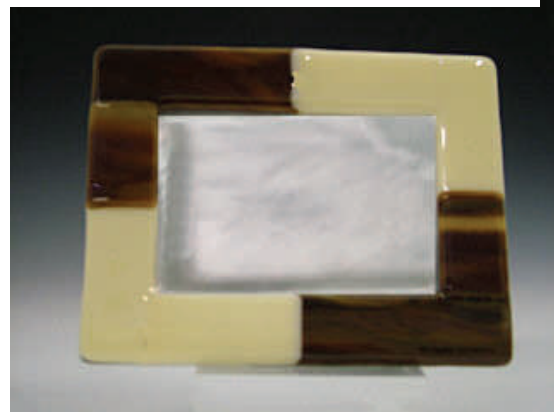

Lt Blue FS with Blue

Lt. Purple Wispy with Periwinkle

Lt. Turquoise Wispy with Blue

Lime with Lime

Lime with Turquoise

Meadow with Olive

Kilnworked Picture Frames

Available in 3½x5, 4x6, 5x7, 8x10, 3x5 Double, 4x6 Double, 8x10 Collage and 11x14 Collage sizes. They have custom leather easels and will stand vertically or horizontally.

MEADOW WITH AMBER

MIDNIGHT SKY

MOUNTAIN WITH BROWN

MOUNTAIN WITH IVORY

NEOLAVENDER WITH CRANBERRY

NEOLAVENDER WITH TEAL

Kilnworked PICTURE FRAMES

Available in 3½x5, 4x6, 5x7, 8x10, 3x5 Double, 4x6 Double, 8x10 Collage and 11x14 Collage sizes. They have custom leather easels and will stand vertically or horizontally.