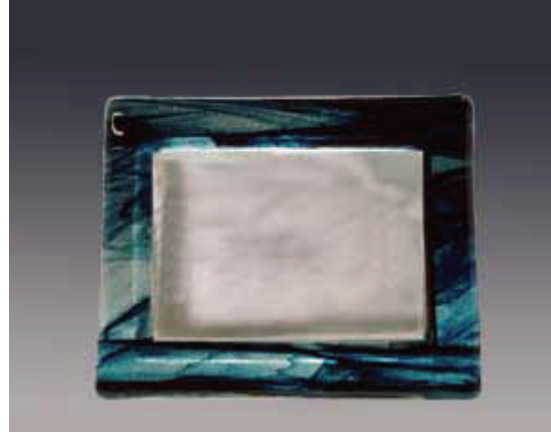

Lt Blue FS with Blue

Lt. Purple Wispy with Periwinkle

Lt. Turquoise Wispy with Blue

Lime with Lime

Lime with Turquoise

Meadow with Olive

Kilnworked Picture Frames

Available in 3½x5, 4x6, 5x7, 8x10, 3x5 Double, 4x6 Double, 8x10 Collage and 11x14 Collage sizes. They have custom leather easels and will stand vertically or horizontally.

MEADOW WITH AMBER

MIDNIGHT SKY

MOUNTAIN WITH BROWN

MOUNTAIN WITH IVORY

NEOLAVENDER WITH CRANBERRY

NEOLAVENDER WITH TEAL

Kilnworked PICTURE FRAMES

Available in 3½x5, 4x6, 5x7, 8x10, 3x5 Double, 4x6 Double, 8x10 Collage and 11x14 Collage sizes. They have custom leather easels and will stand vertically or horizontally.