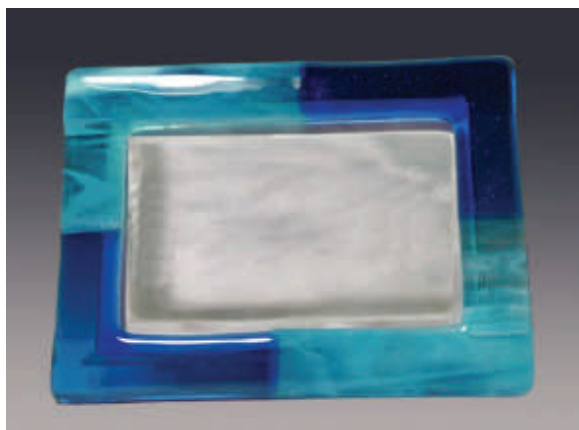

Lt. Turquoise Wispy with Blue