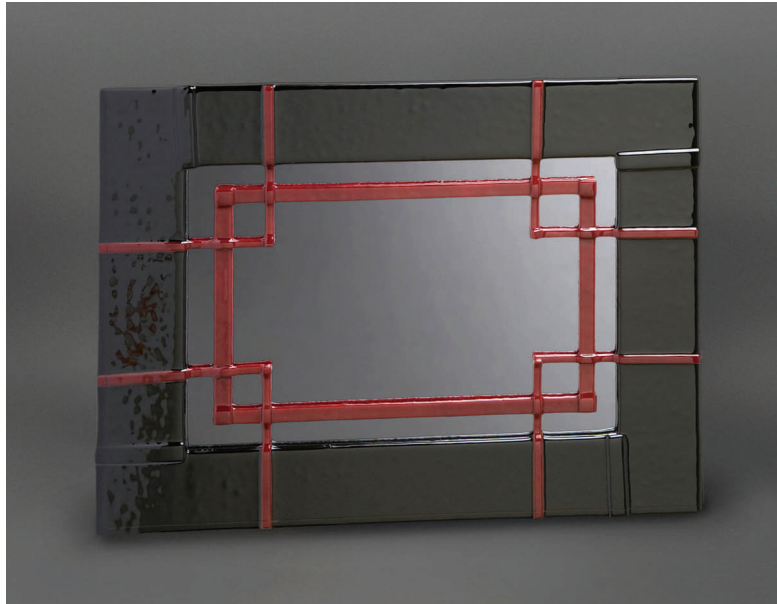

Kilnformed Mirrors

Bridges

Simple and elegant with clean lines and striking contrasts. Can be ordered to hang vertically or horizontally.

Colors: Black with Dark Red. Available in Iridescent Ice or Black Gloss (shown)

Sizes — 18x21
14x18

Kilnformed Mirrors

CatTails

THE FEELING OF A SUMMER EVENING CAPTURED IN THE SOFT COLORS OF THIS PICTORIAL MIRROR

Color: GREEN TEA

Size — 18x21