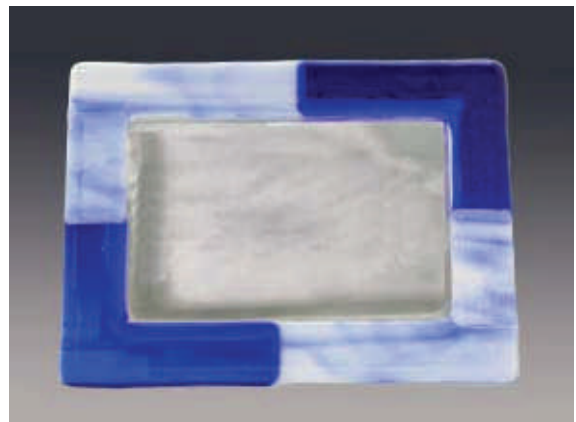

Kilnworked Picture Frames

Available in 3½x5, 4x6, 5x7, 8x10, 3x5 Double, 4x6 Double, 8x10 Collage and 11x14 Collage sizes. They have custom leather easels and will stand vertically or horizontally.

Black with GRAY

BlackOpq with VIOLET

BlackTRANS with FERN

BlackTRANS with ROSE

BLOSSOM with CRANBERRY

BLUE Wispy with BLUE

Kilnworked Picture Frames

Available in 3½x5, 4x6, 5x7, 8x10, 3x5 Double, 4x6 Double, 8x10 Collage and 11x14 Collage sizes. They have custom leather easels and will stand vertically or horizontally.