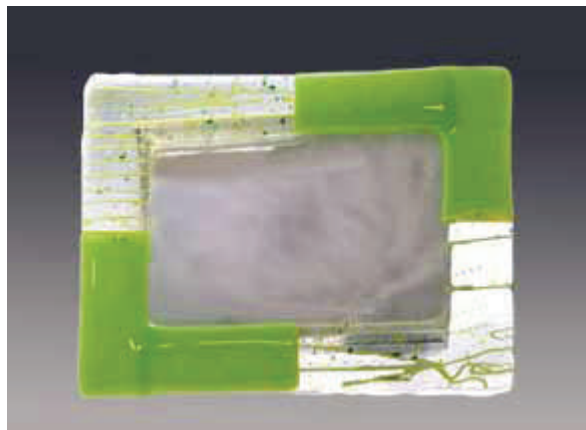

Kilnworked Picture Frames

Available in 3½x5, 4x6, 5x7, 8x10, 3x5 Double, 4x6 Double, 8x10 Collage and 11x14 Collage sizes. They have custom leather easels and will stand vertically or horizontally.

Black with GRAY

BlackOpq with VIOLET

BlackTRANS with FERN

BlackTRANS with ROSE

BLOSSOM with CRANBERRY

BLUE Wispy with BLUE

Kilnworked Picture Frames

Available in 3½x5, 4x6, 5x7, 8x10, 3x5 Double, 4x6 Double, 8x10 Collage and 11x14 Collage sizes. They have custom leather easels and will stand vertically or horizontally.

Lt Blue FS with Blue

Lt. Purple Wispy with Periwinkle

Lt. Turquoise Wispy with Blue

Lime with Lime

Lime with Turquoise

Meadow with Olive

Kilnworked Picture Frames

Available in 3½x5, 4x6, 5x7, 8x10, 3x5 Double, 4x6 Double, 8x10 Collage and 11x14 Collage sizes. They have custom leather easels and will stand vertically or horizontally.