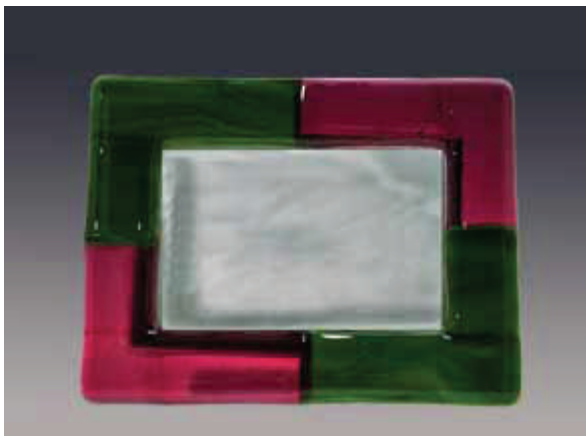

MEADOW WITH AMBER

MIDNIGHT SKY

MOUNTAIN WITH BROWN

MOUNTAIN WITH IVORY

NEOLAVENDER WITH CRANBERRY

NEOLAVENDER WITH TEAL

Kilnworked PICTURE FRAMES

Available in 3½x5, 4x6, 5x7, 8x10, 3x5 Double, 4x6 Double, 8x10 Collage and 11x14 Collage sizes. They have custom leather easels and will stand vertically or horizontally.

OCEAN WITH BLUE

PURPLE Wispy with Opal

PURPLE Wispy with PERIWINKLE

RED/WHITE with Black

SPRING with FERN

TURQUOISE with TURQUOISE

Kilnworked Picture Frames

Available in 3½x5, 4x6, 5x7, 8x10, 3x5 Double, 4x6 Double, 8x10 Collage and 11x14 Collage sizes. They have custom leather easels and will stand vertically or horizontally.

TURQUOISE WITH COBALT BLUE

Valley with BROWN

Valley with CRANBERRY

White with White

Collage Picture Frames

Available in

11x14 AND 8x10

IN ALL COLORS SINGLE FRAMES
ARE OFFERED