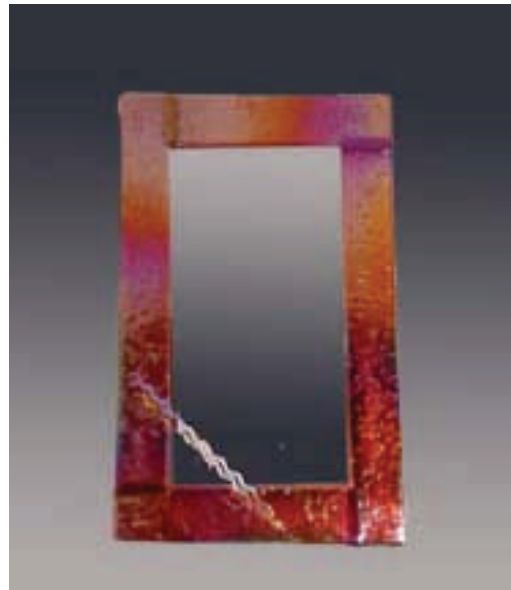

Perfume Tray

DICHOIC ACCENTS AND IRIDESCENT CRYSTALS MERGE THE ELEGANCE OF TRADITIONAL DECORATING TECHNIQUES WITH THE MODERN APPEAL OF CONTEMPORARY STYLE