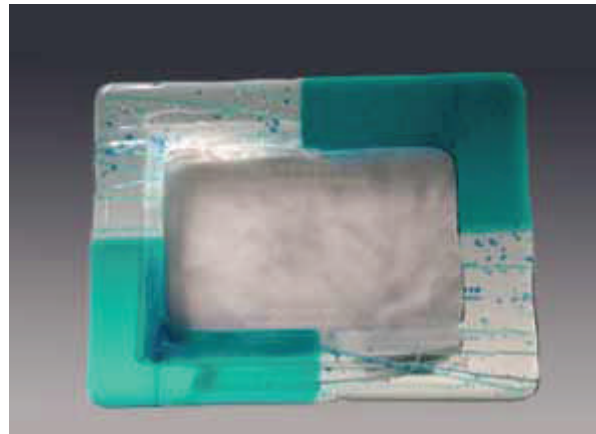

OCEAN WITH BLUE

PURPLE Wispy with Opal

PURPLE Wispy with PERIWINKLE

RED/WHITE with Black

SPRING with FERN

TURQUOISE with TURQUOISE

Kilnworked Picture Frames

Available in 3½x5, 4x6, 5x7, 8x10, 3x5 Double, 4x6 Double, 8x10 Collage and 11x14 Collage sizes. They have custom leather easels and will stand vertically or horizontally.

TURQUOISE WITH COBALT BLUE

Valley with BROWN

Valley with CRANBERRY

White with White

Collage Picture Frames

Available in

11x14 AND 8x10

IN ALL COLORS SINGLE FRAMES
ARE OFFERED