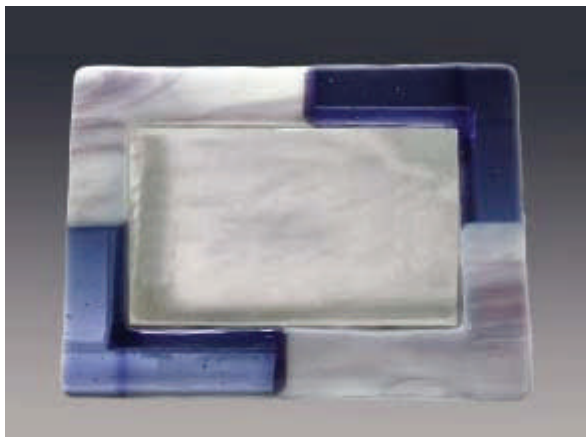

Lt. Purple Wispy with Periwinkle