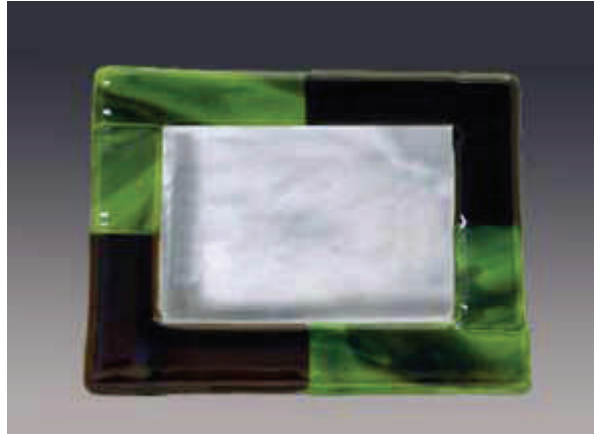

MEADOW WITH AMBER

MIDNIGHT SKY

MOUNTAIN WITH BROWN

MOUNTAIN WITH IVORY

NEOLAVENDER WITH CRANBERRY

NEOLAVENDER WITH TEAL

Kilnworked PICTURE FRAMES

Available in 3½x5, 4x6, 5x7, 8x10, 3x5 Double, 4x6 Double, 8x10 Collage and 11x14 Collage sizes. They have custom leather easels and will stand vertically or horizontally.

OCEAN WITH BLUE

PURPLE Wispy with Opal

PURPLE Wispy with PERIWINKLE

RED/WHITE with Black

SPRING with FERN

TURQUOISE with TURQUOISE

Kilnworked Picture Frames

Available in 3½x5, 4x6, 5x7, 8x10, 3x5 Double, 4x6 Double, 8x10 Collage and 11x14 Collage sizes. They have custom leather easels and will stand vertically or horizontally.

TURQUOISE WITH COBALT BLUE

Valley with BROWN

Valley with CRANBERRY

White with White

Collage Picture Frames

Available in

11x14 AND 8x10

IN ALL COLORS SINGLE FRAMES
ARE OFFERED