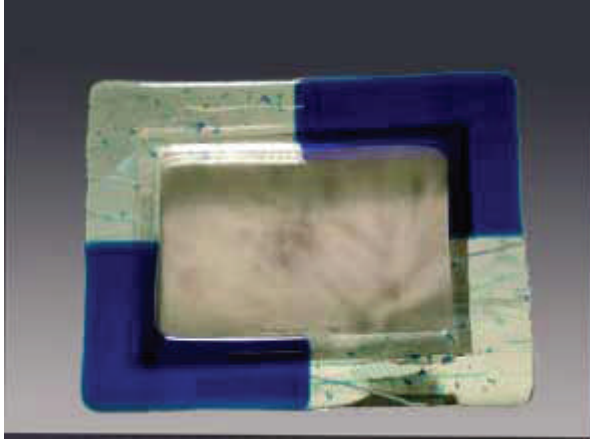

MEADOW WITH AMBER

MIDNIGHT SKY

MOUNTAIN WITH BROWN

MOUNTAIN WITH IVORY

NEOLAVENDER WITH CRANBERRY

NEOLAVENDER WITH TEAL

Kilnworked PICTURE FRAMES

Available in 3½x5, 4x6, 5x7, 8x10, 3x5 Double, 4x6 Double, 8x10 Collage and 11x14 Collage sizes. They have custom leather easels and will stand vertically or horizontally.

OCEAN WITH BLUE

PURPLE Wispy with Opal

PURPLE Wispy with PERIWINKLE

RED/WHITE with Black

SPRING with FERN

TURQUOISE with TURQUOISE

Kilnworked Picture Frames

Available in 3½x5, 4x6, 5x7, 8x10, 3x5 Double, 4x6 Double, 8x10 Collage and 11x14 Collage sizes. They have custom leather easels and will stand vertically or horizontally.

TURQUOISE WITH COBALT BLUE

Valley with BROWN

Valley with CRANBERRY

White with White

Collage Picture Frames

Available in

11x14 AND 8x10

IN ALL COLORS SINGLE FRAMES
ARE OFFERED