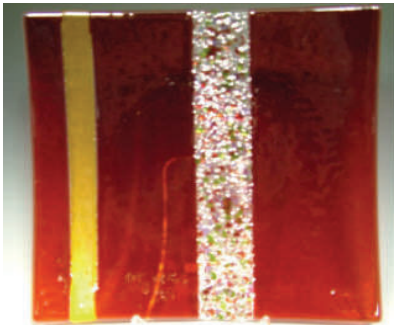

Elegant Contrast Series

Plates and coordinating "edgy" coasters

COLORFUL AND TEXTURAL WITH A GENTLY FORMED SHAPE - THESE PIECES WILL GET NOTICED.

12" KILNFORMED PLATE AVAILABLE IN TURQUOISE, CORAL AND BLACK