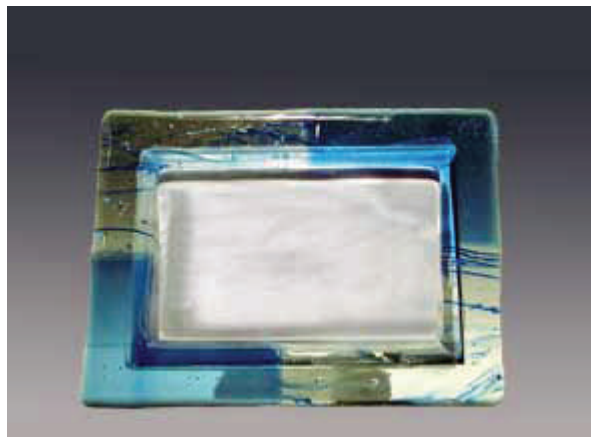

Kilnworked Picture Frames

Available in 3½x5, 4x6, 5x7, 8x10, 3x5 Double, 4x6 Double, 8x10 Collage and 11x14 Collage sizes. They have custom leather easels and will stand vertically or horizontally.

Black with GRAY

BlackOpq with VIOLET

BlackTRANS with FERN

BlackTRANS with ROSE

BLOSSOM with CRANBERRY

BLUE Wispy with BLUE

Kilnworked Picture Frames

Available in 3½x5, 4x6, 5x7, 8x10, 3x5 Double, 4x6 Double, 8x10 Collage and 11x14 Collage sizes. They have custom leather easels and will stand vertically or horizontally.