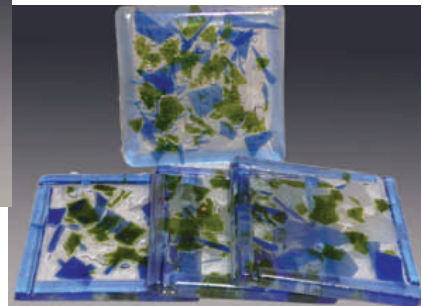

Elegant Contrast Series

Plates and coordinating "edgy" coasters

COLORFUL AND TEXTURAL WITH A GENTLY FORMED SHAPE - THESE PIECES WILL GET NOTICED.

12" KILNFORMED PLATE AVAILABLE IN TURQUOISE, CORAL AND BLACK

"Edgy" COASTERS HAVE A RAISED EDGE TO HELP CONTAIN MOISTURE

Available in Turquoise, Coral, Black, Black Confetti, Lt. Blue Confetti, and Marine Blue Confetti

CARNIVAL AND SWIRL SERIES COASTERS

Available in color combinations coordinating with picture frames, and BRIGHTS SERIES. All coasters have rubber feet to protect surfaces.