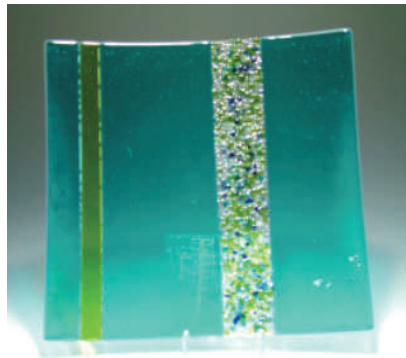

Fused and Cast Glass Boxes

4x4 WITH A MIRRORED BOTTOM AND BEVELED OR FUSED SIDES AND A VERY DIMENSIONAL FUSED OR CAST GLASS TOP, THESE BOXES ARE GREAT FOR KITCHEN, BATH, KIDS ROOM, ANYPLACE THERE ARE TREASURES THAT NEED A HOME.

Elegant Contrast Series

Plates and coordinating "edgy" coasters

COLORFUL AND TEXTURAL WITH A GENTLY FORMED SHAPE - THESE PIECES WILL GET NOTICED.

12" KILNFORMED PLATE AVAILABLE IN TURQUOISE, CORAL AND BLACK