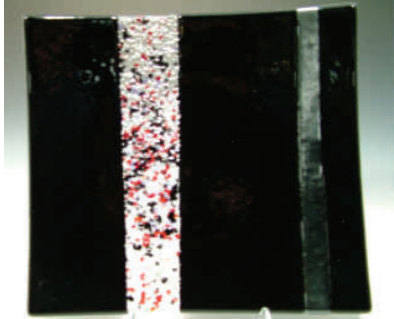

Elegant Contrast Series

Plates and coordinating "edgy" coasters

COLORFUL AND TEXTURAL WITH A GENTLY FORMED SHAPE - THESE PIECES WILL GET NOTICED.

12" KILNFORMED PLATE AVAILABLE IN TURQUOISE, CORAL AND BLACK